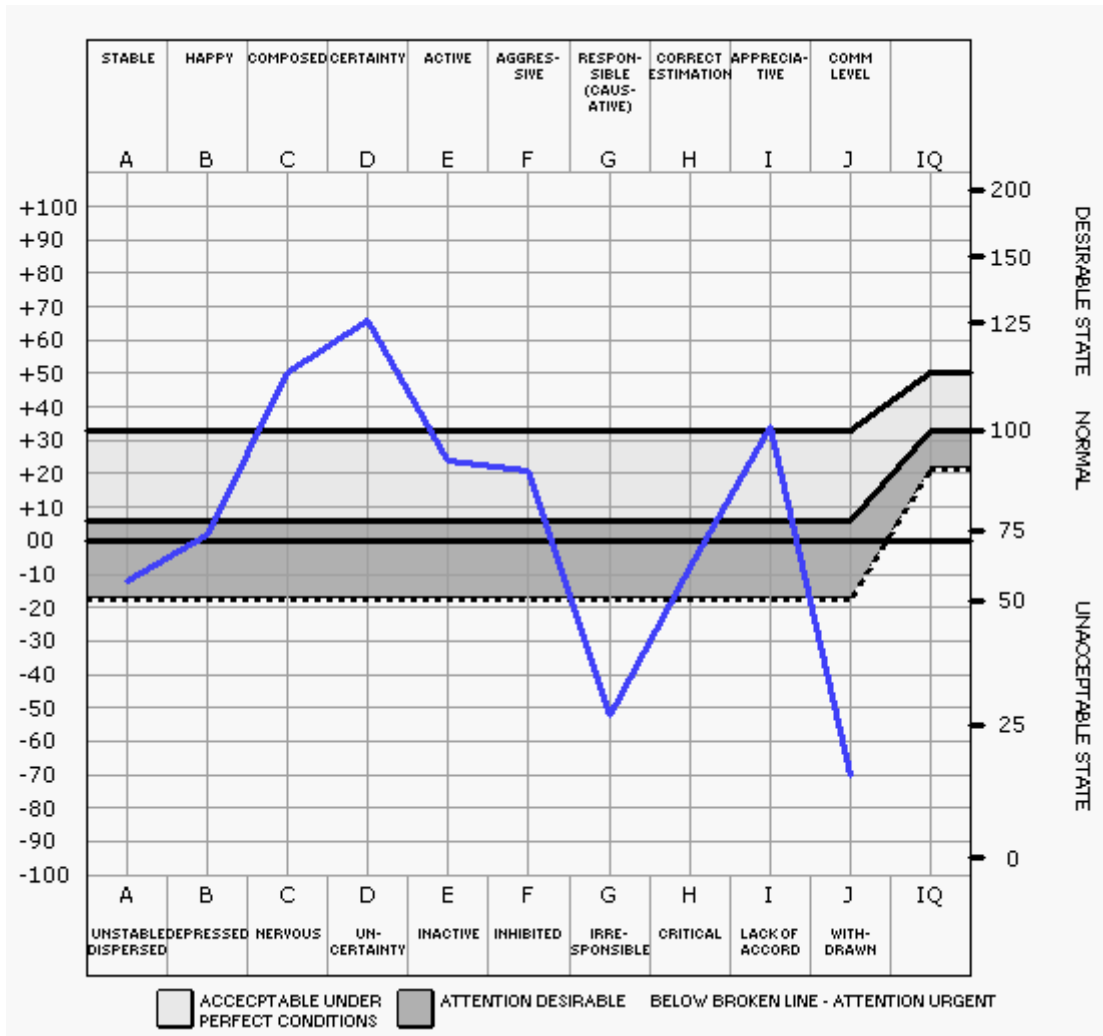

Oxford Capacity Analysis™
T E S T

Personality Test

Suggested reading:

[Scientology: A New Slant On Life](#)

Start improving conditions in your life right now. Scientology: A New Slant on Life contains both a discussion of the profound principles and concepts on which Scientology is based and remarkable practical techniques anyone can use to improve his life.

Order Now

The above personality test profile is being sent to you to give you a basic picture of your personality and what you think about you. This test graph provides an overall analysis, but there is a **lot more** to be said about this graph and your personality which can be given to you at no charge by our professional test evaluators at your nearest Church of Scientology testing center. Find out all the details about your personality, and what can be done to raise the different points on your personality test graph. [Something can be done to change conditions in life.](#)